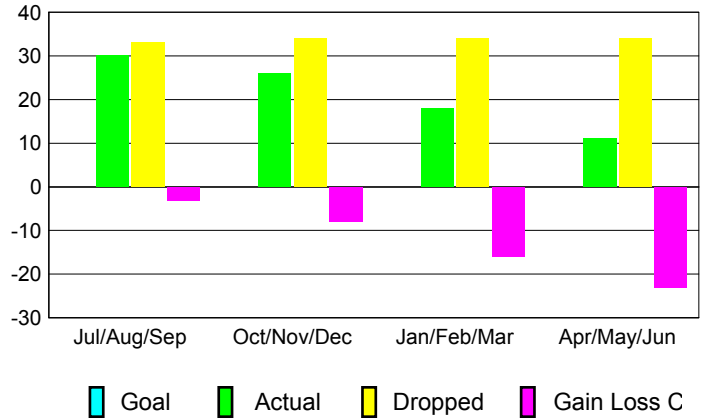

GMT: **Kenneth Schwols**

Location: **KANSAS**

GMT CA: **1**

**CLUBS**

Month	New Club Goal	Actual New Clubs	Actual Dropped Clubs	Gain/Loss of Clubs
<b>2012-2013</b>				
Jul/Aug/Sep		0	0	0
Oct/Nov/Dec		0	0	0
Jan/Feb/Mar		0	0	0
Apr/May/Jun		0	1	-1
<b>Totals</b>		<b>0</b>	<b>1</b>	<b>-1</b>

**Club Results 2012-2013**  
Goal, New, Dropped, Gain/Loss

**YTD Status Quo Clubs 2012-2013**

Status Quo Clubs Compared to Status Quo Members

**Club Gain/Loss 2012-2013**

**MEMBERSHIP**

Month	Net Memb Goal	Actual New Memb	Actual Dropped Memb	Gain/Loss of Memb
<b>2012-2013</b>				
Jul/Aug/Sep		30	33	-3
Oct/Nov/Dec		26	34	-8
Jan/Feb/Mar		18	34	-16
Apr/May/Jun		11	34	-23
<b>Totals</b>		<b>85</b>	<b>135</b>	<b>-50</b>

**Membership Results 2012-2013**  
Goal, New, Dropped, Gain/Loss

**Gender Comparison 2012-2013**

**Membership Gain/Loss 2012-2013**