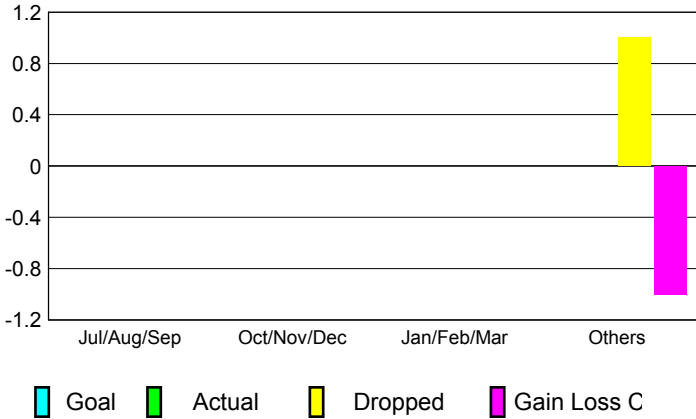

GMT: **Kenneth Schwols**

Location: **KANSAS**

GMT CA: **1**

**CLUBS**

Month	New Club Goal	Actual New Clubs	Actual Dropped Clubs	Gain/Loss of Clubs
<b>2012-2013</b>				
Jul/Aug/Sep		0	0	0
Oct/Nov/Dec		0	0	0
Jan/Feb/Mar		0	0	0
Apr/May/Jun		0	1	-1
<b>Totals</b>		<b>0</b>	<b>1</b>	<b>-1</b>

**Club Results 2012-2013**  
Goal, New, Dropped, Gain/Loss

**YTD Status Quo Clubs 2012-2013**

Status Quo Clubs Compared to Status Quo Members

**Club Gain/Loss 2012-2013**

**MEMBERSHIP**

Month	Net Memb Goal	Actual New Memb	Actual Dropped Memb	Gain/Loss of Memb
<b>2012-2013</b>				
Jul/Aug/Sep		30	33	-3
Oct/Nov/Dec		26	34	-8
Jan/Feb/Mar		18	34	-16
Apr/May/Jun		11	34	-23
<b>Totals</b>		<b>85</b>	<b>135</b>	<b>-50</b>